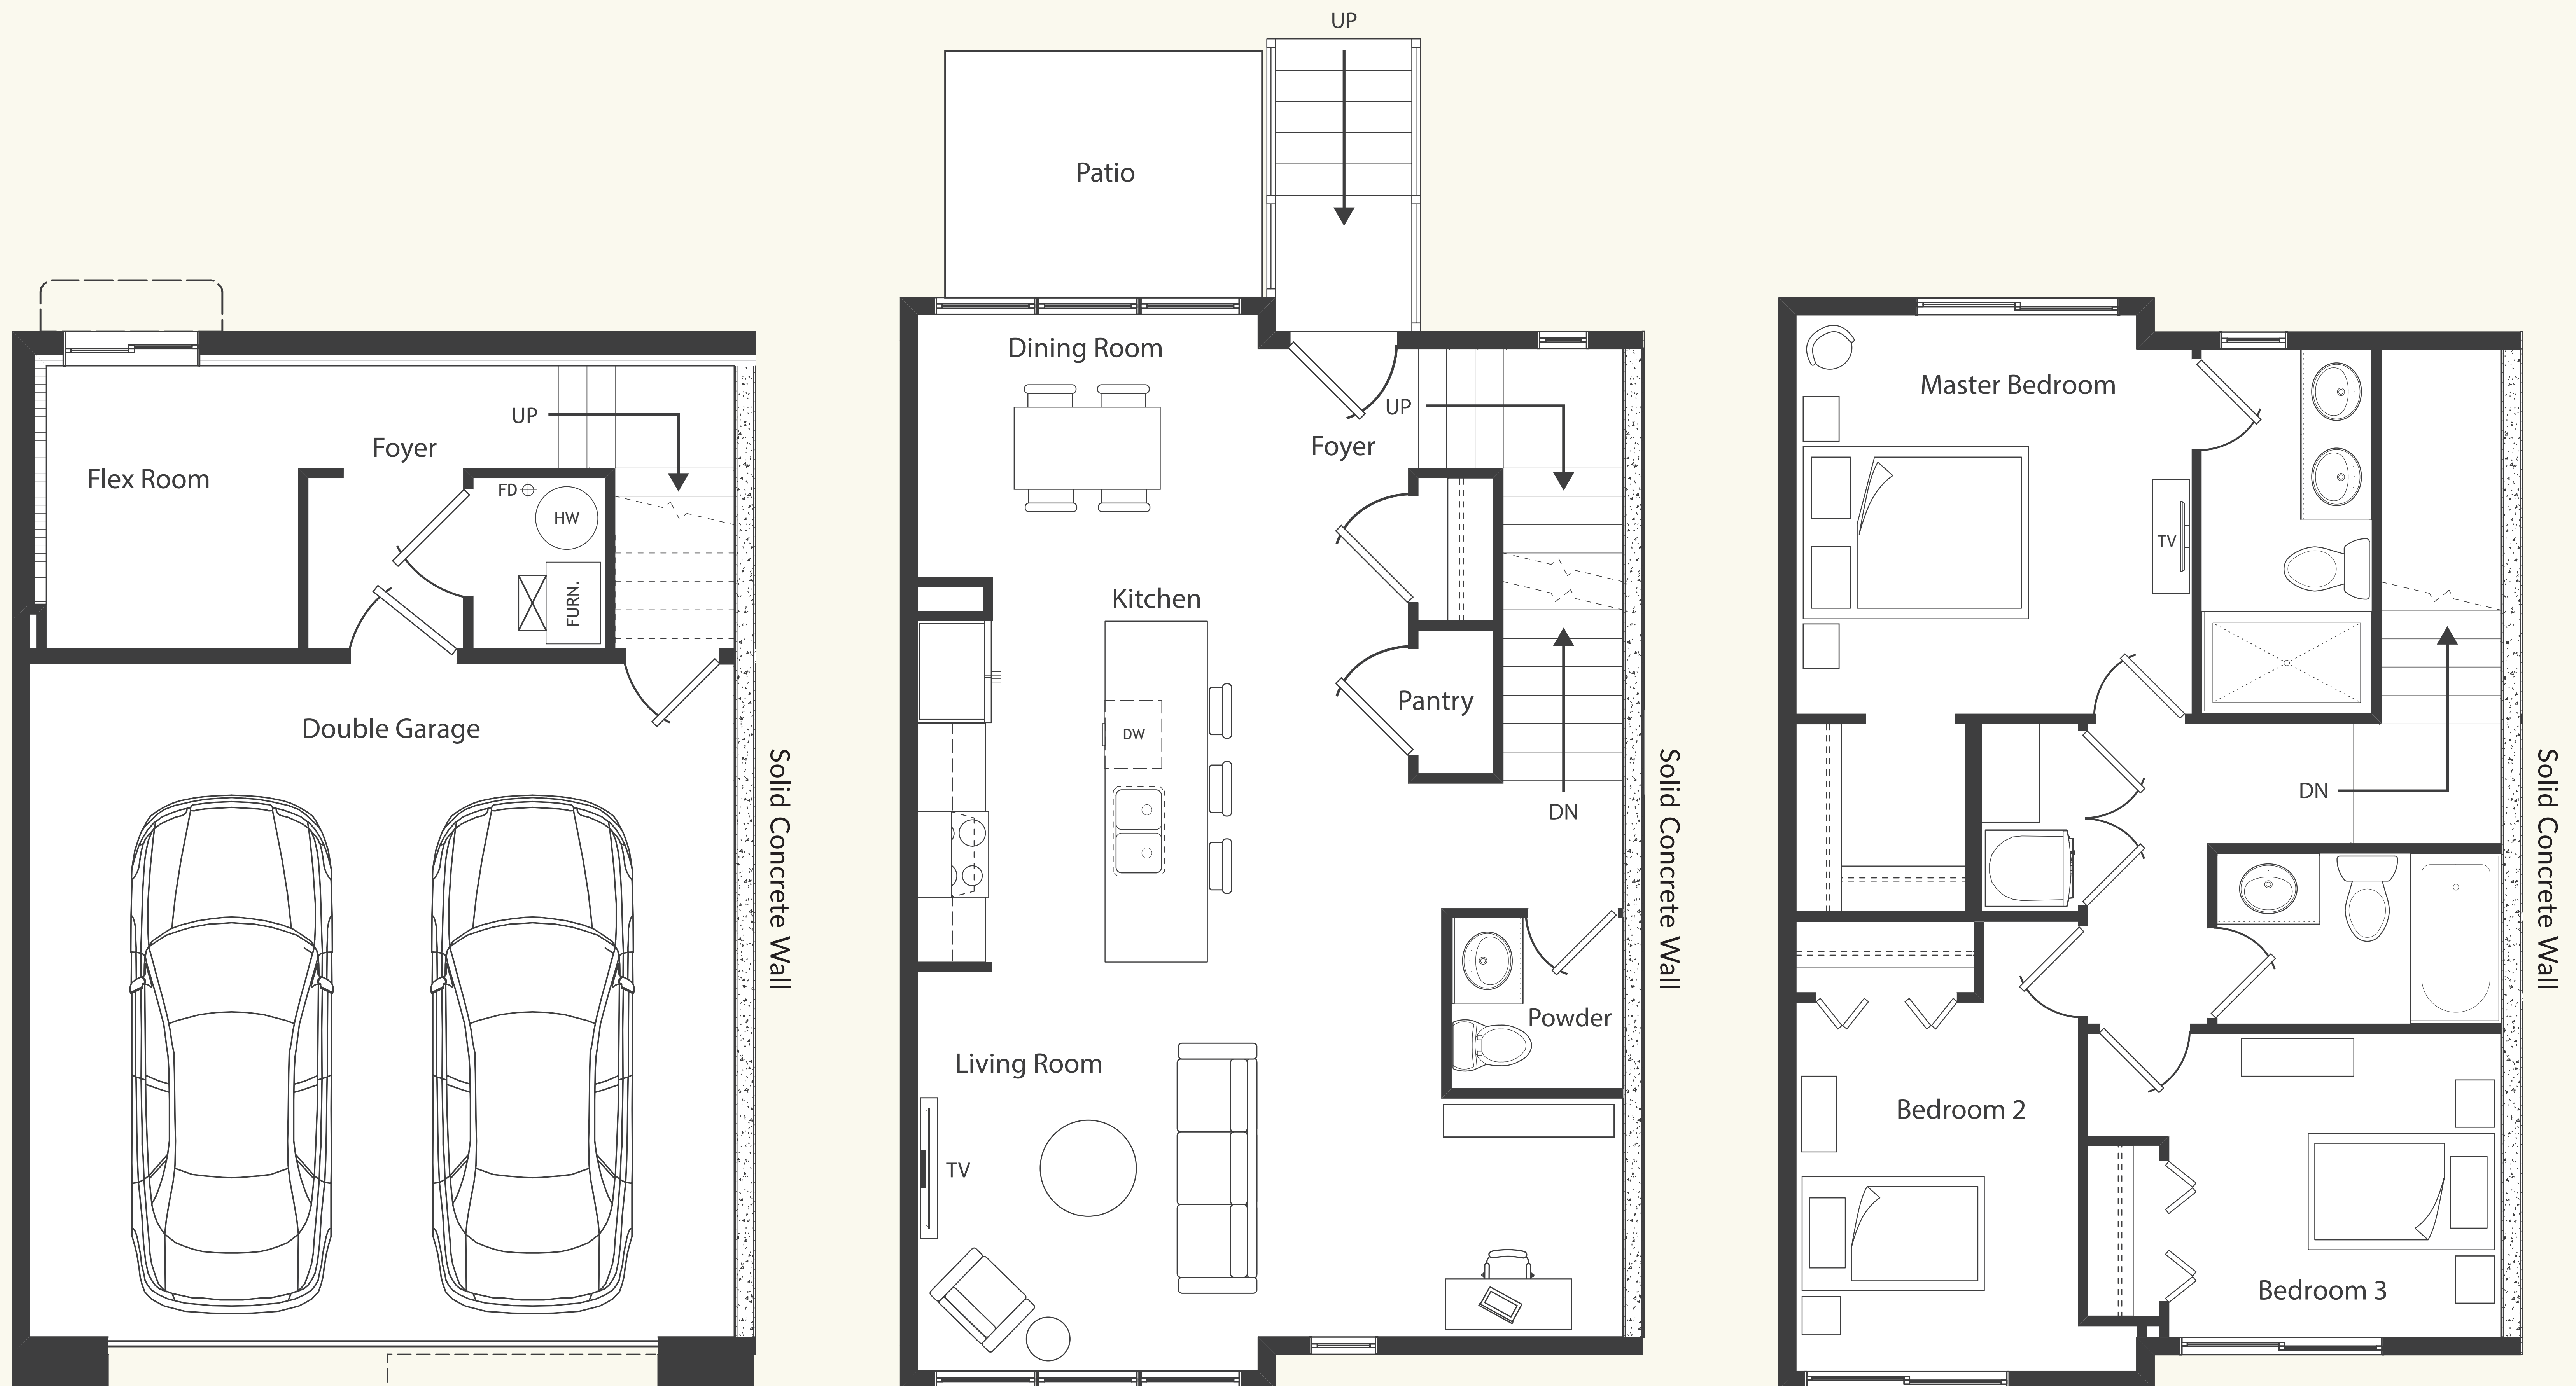

EXPLORER THREE

OUTER / INNER PLAN
1544 SQUARE FEET

GROUND LEVEL
210 SQUARE FEET

MAIN LEVEL
667 SQUARE FEET

UPPER LEVEL
667 SQUARE FEET