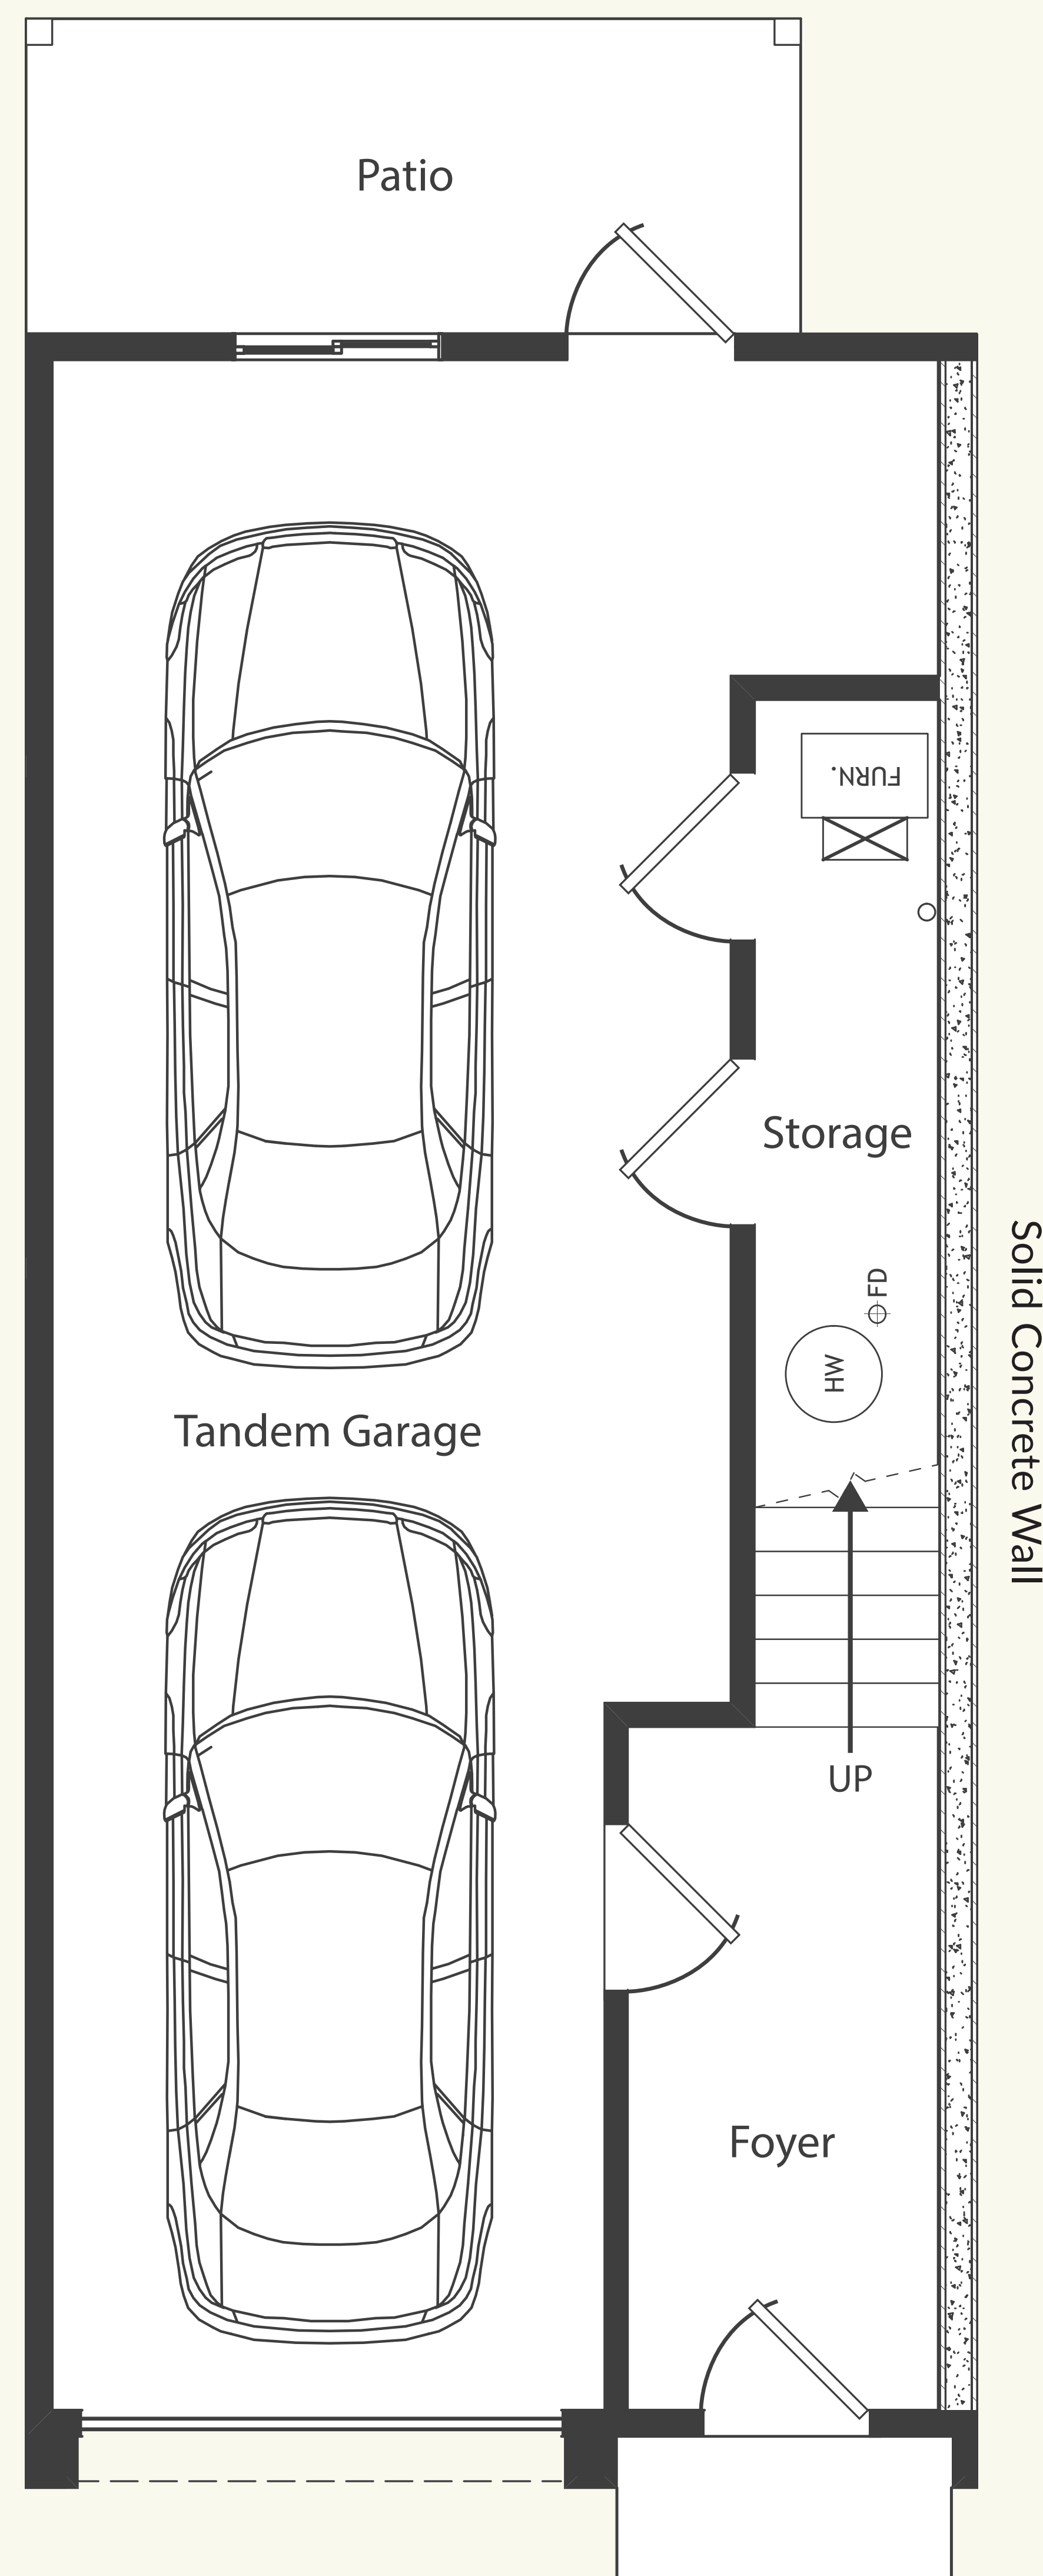

EXPLORER ONE

OUTER / INNER PLAN
1652 SQUARE FEET

GROUND LEVEL
183 SQUARE FEET

MAIN LEVEL
727 SQUARE FEET

UPPER LEVEL
742 SQUARE FEET