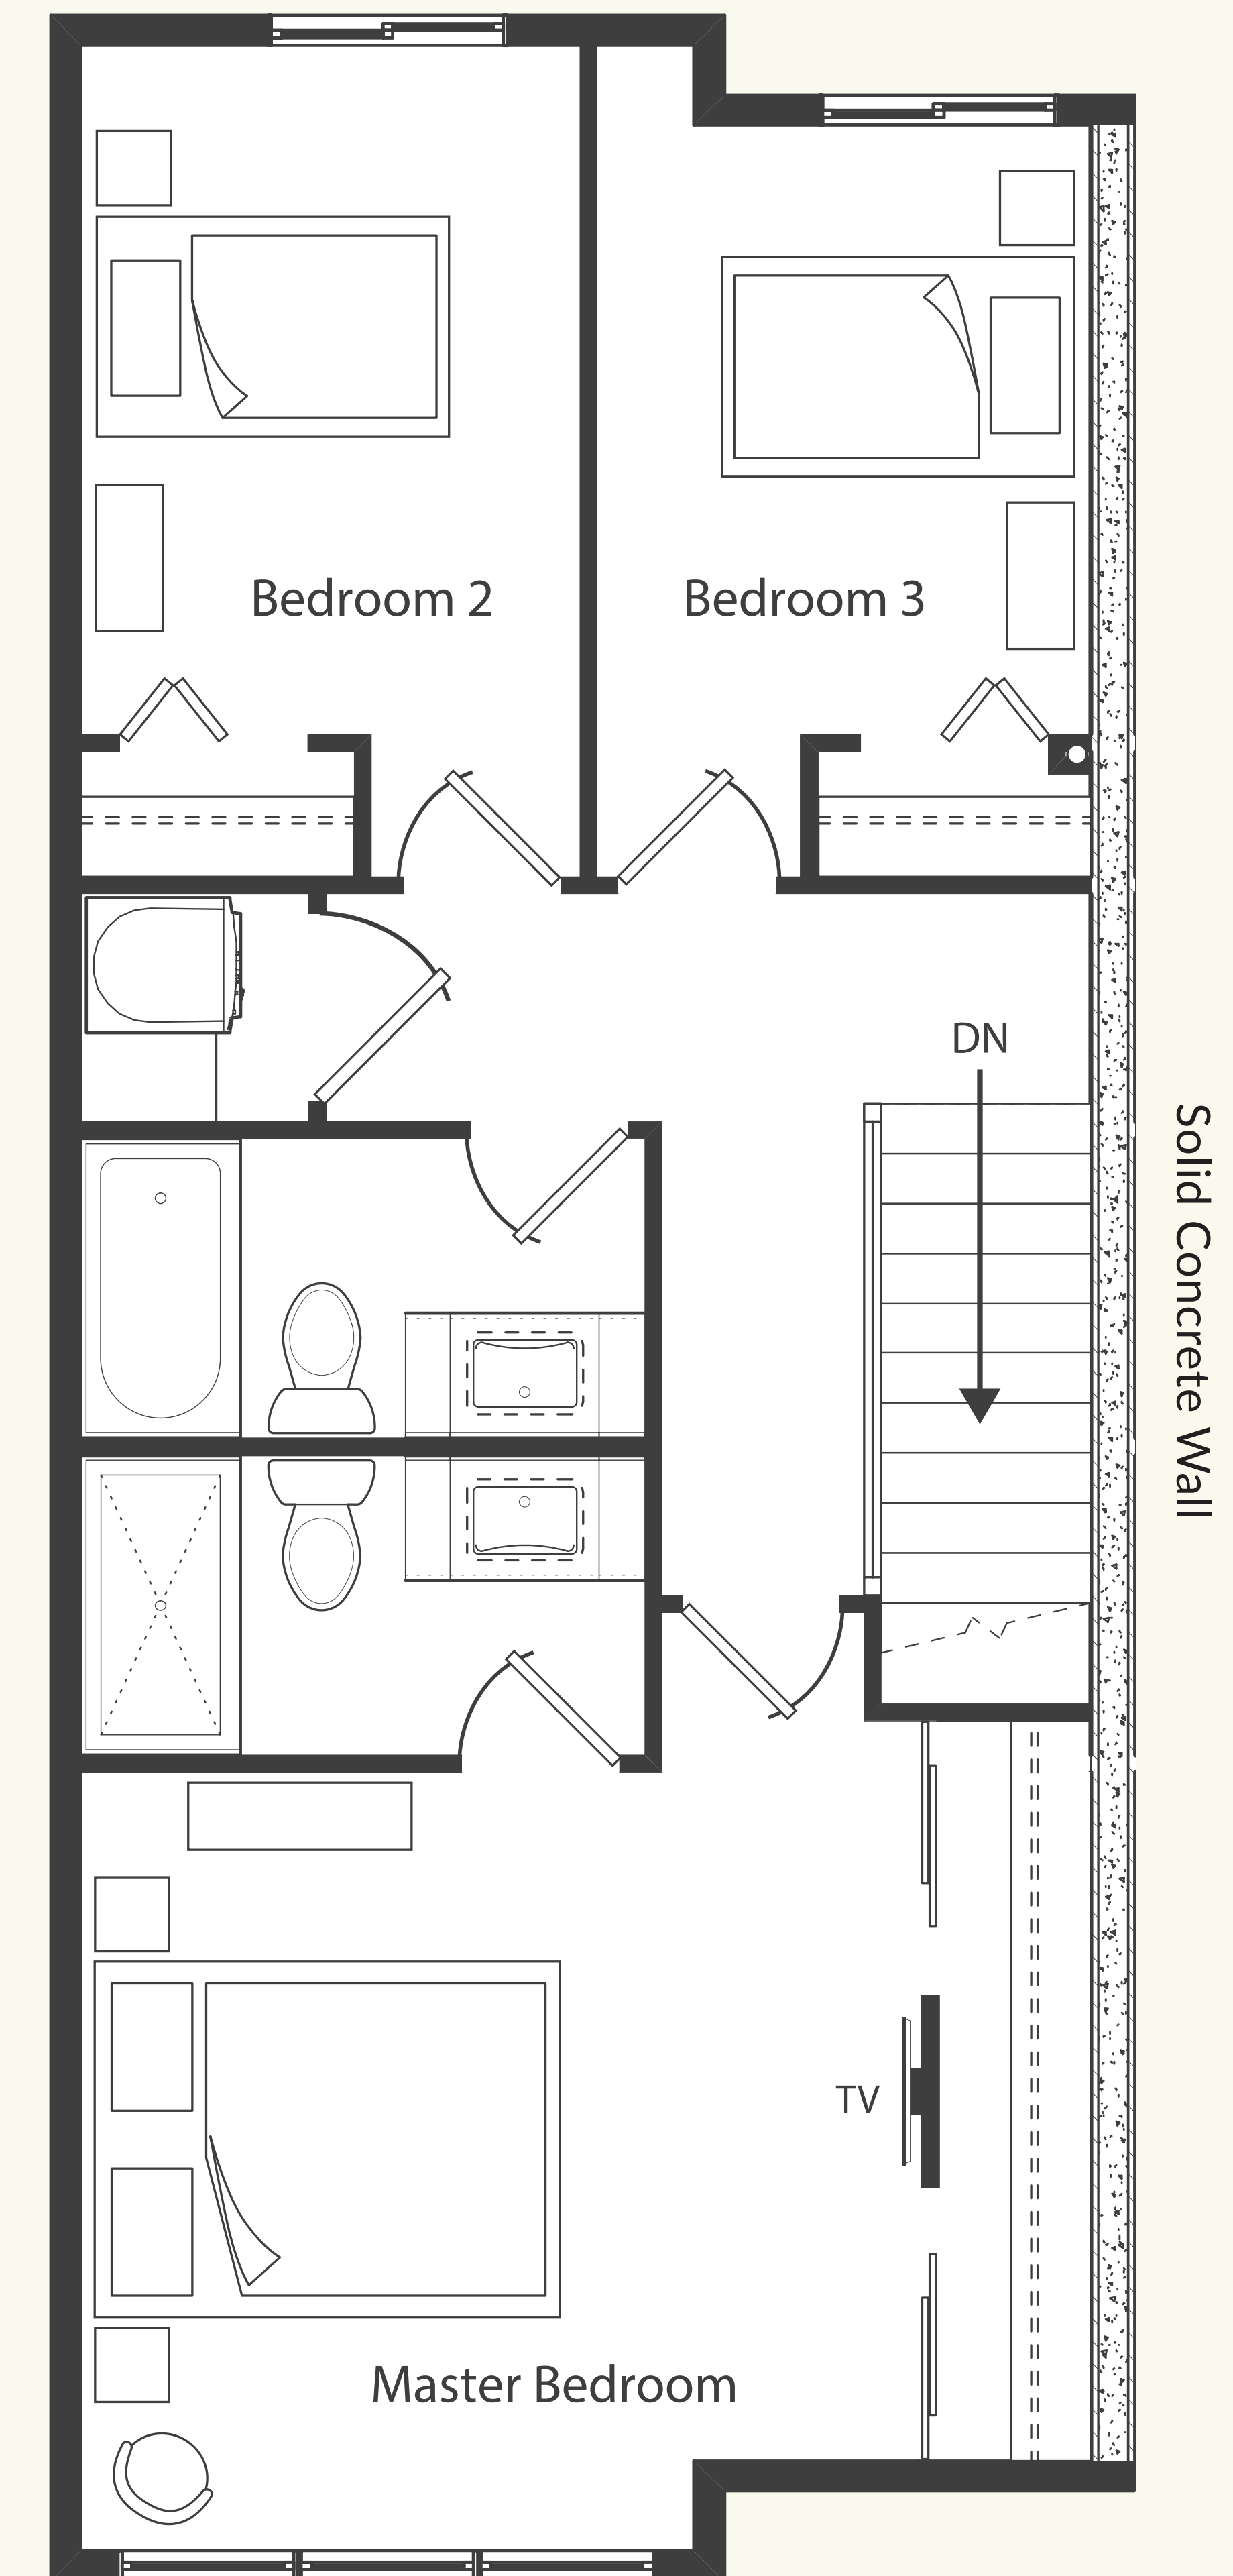

EXPLORER ONE

OUTER / INNER PLAN
1652 SQUARE FEET

GROUND LEVEL
183 SQUARE FEET

MAIN LEVEL
727 SQUARE FEET

UPPER LEVEL
742 SQUARE FEET