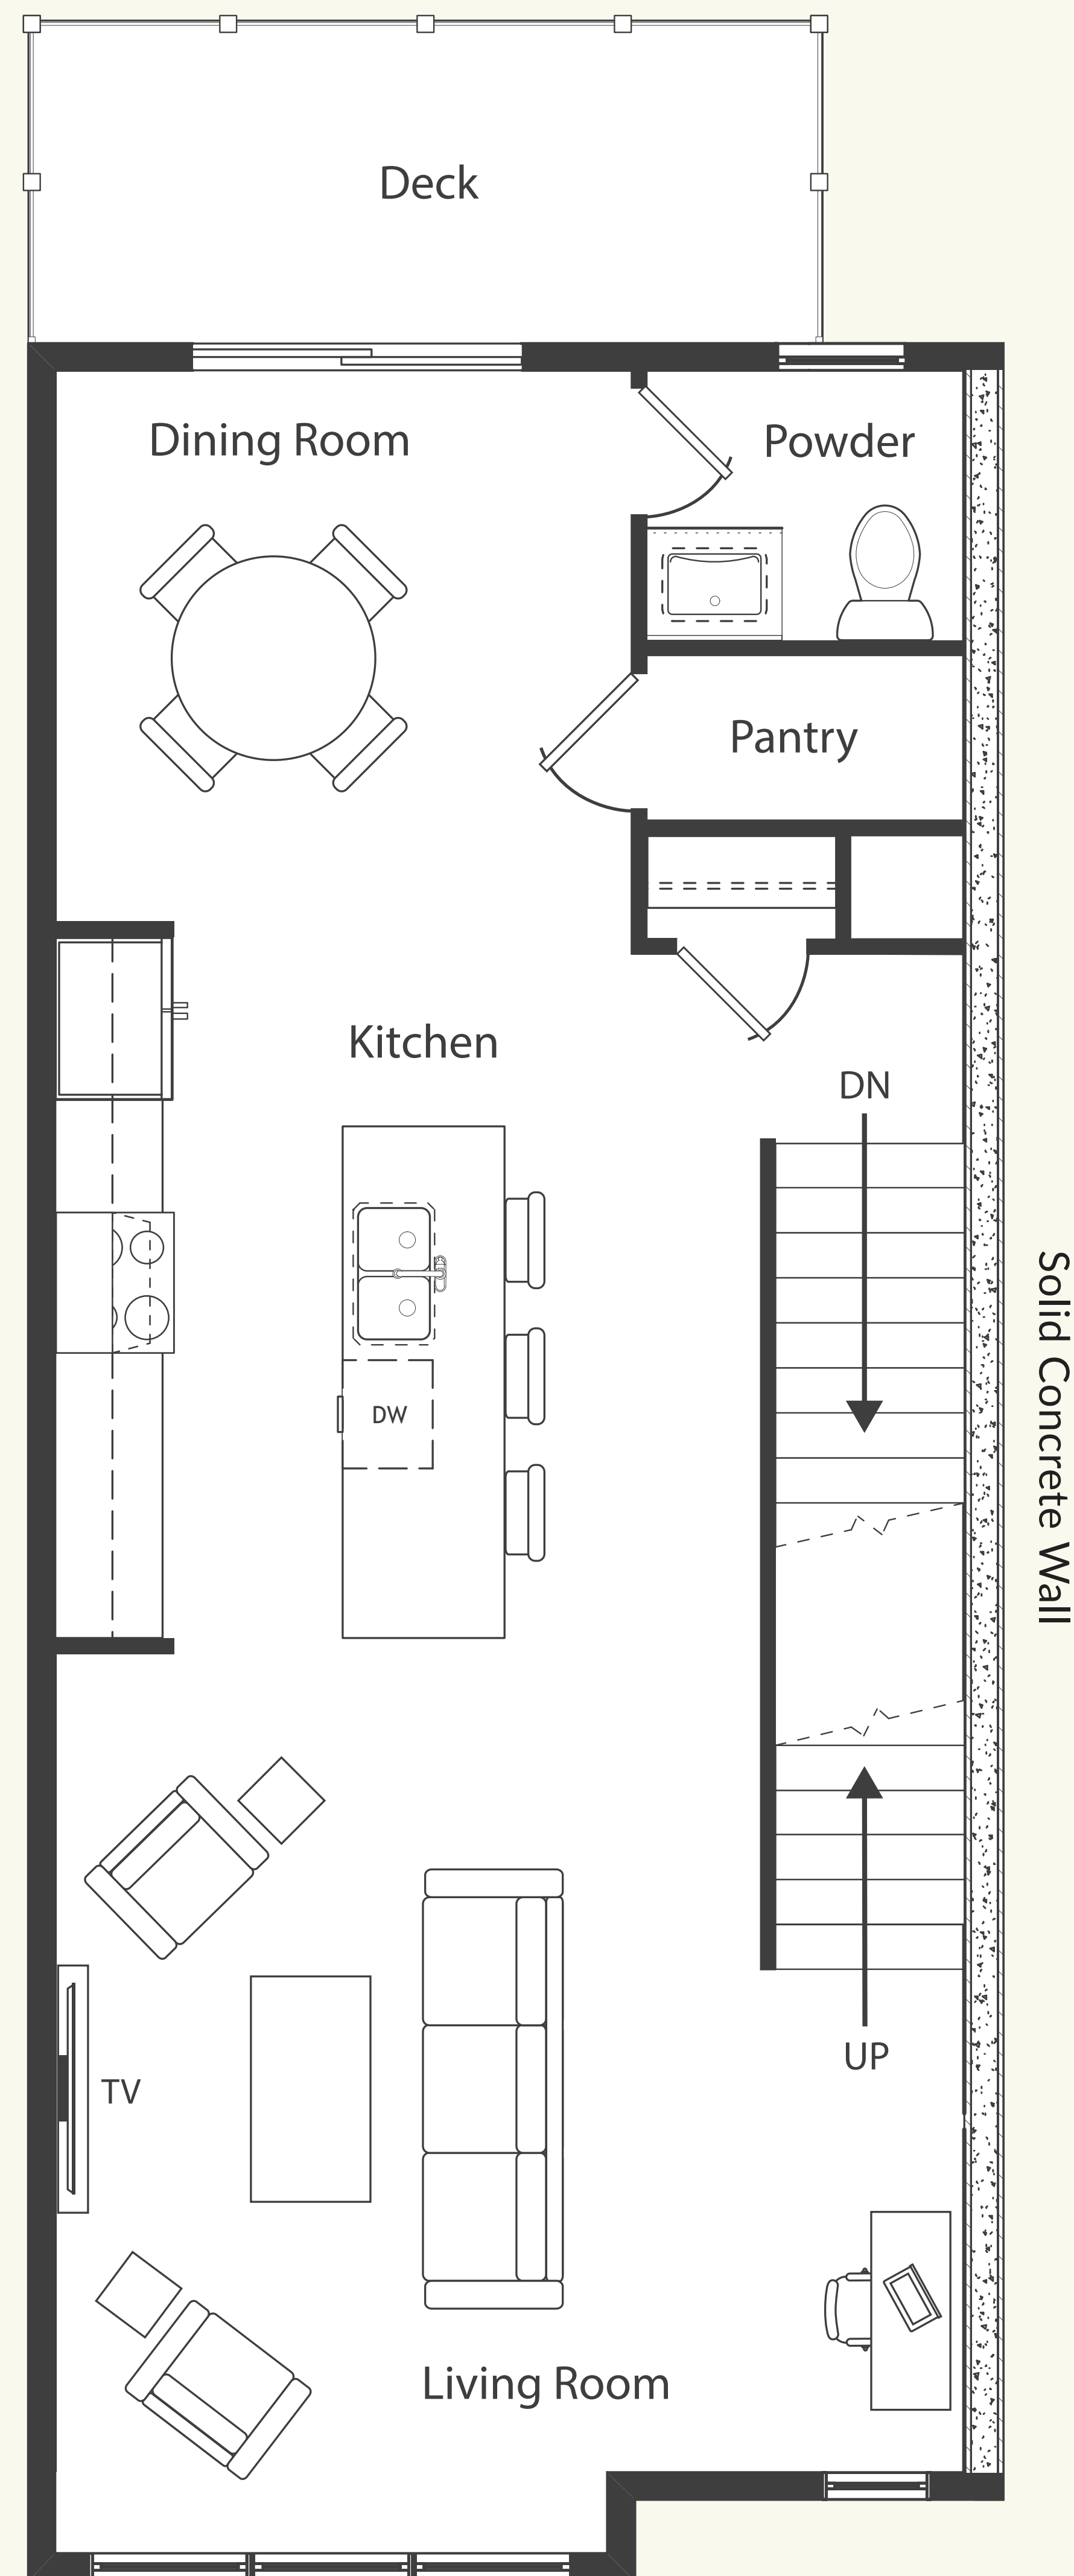

EXPLORER ONE

OUTER / INNER PLAN
1652 SQUARE FEET

GROUND LEVEL
183 SQUARE FEET

MAIN LEVEL
727 SQUARE FEET

UPPER LEVEL
742 SQUARE FEET